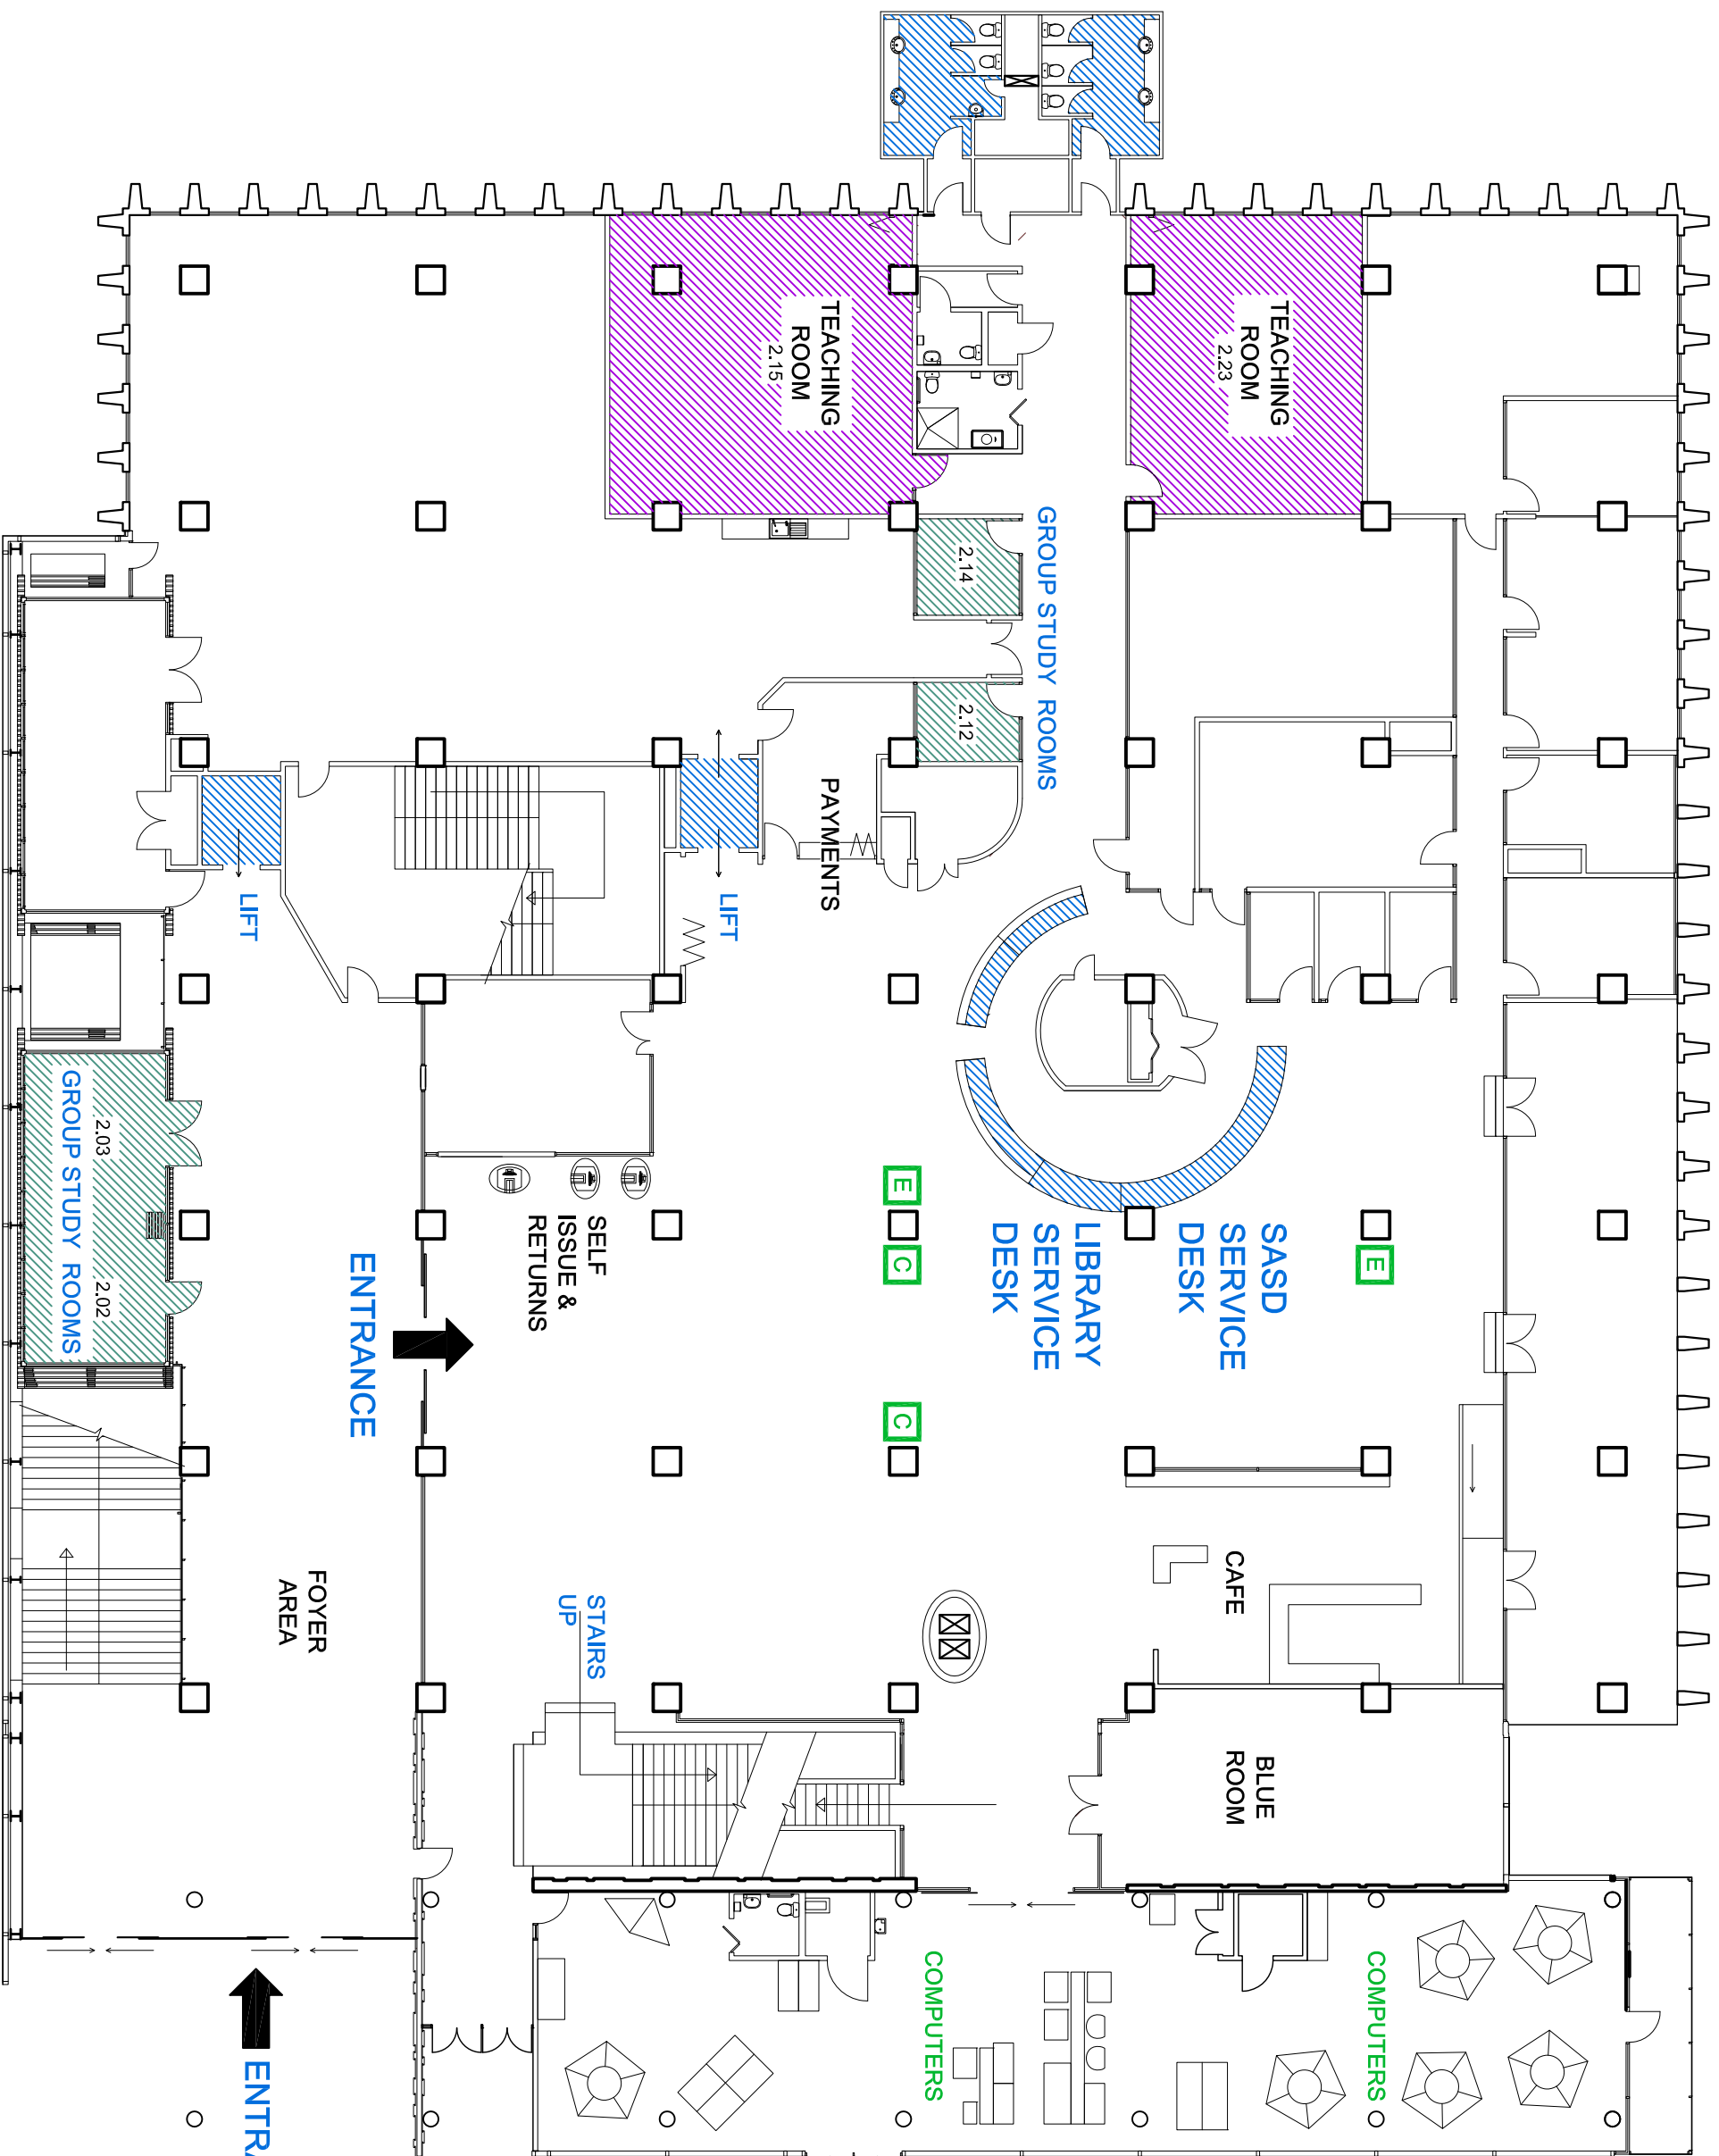

TOILETS

C = CATALOGUE  
E = EXPRESS TERMINAL

# STUDENT CENTRE - LEVEL 2

UNIVERSITY OF WAIKATO