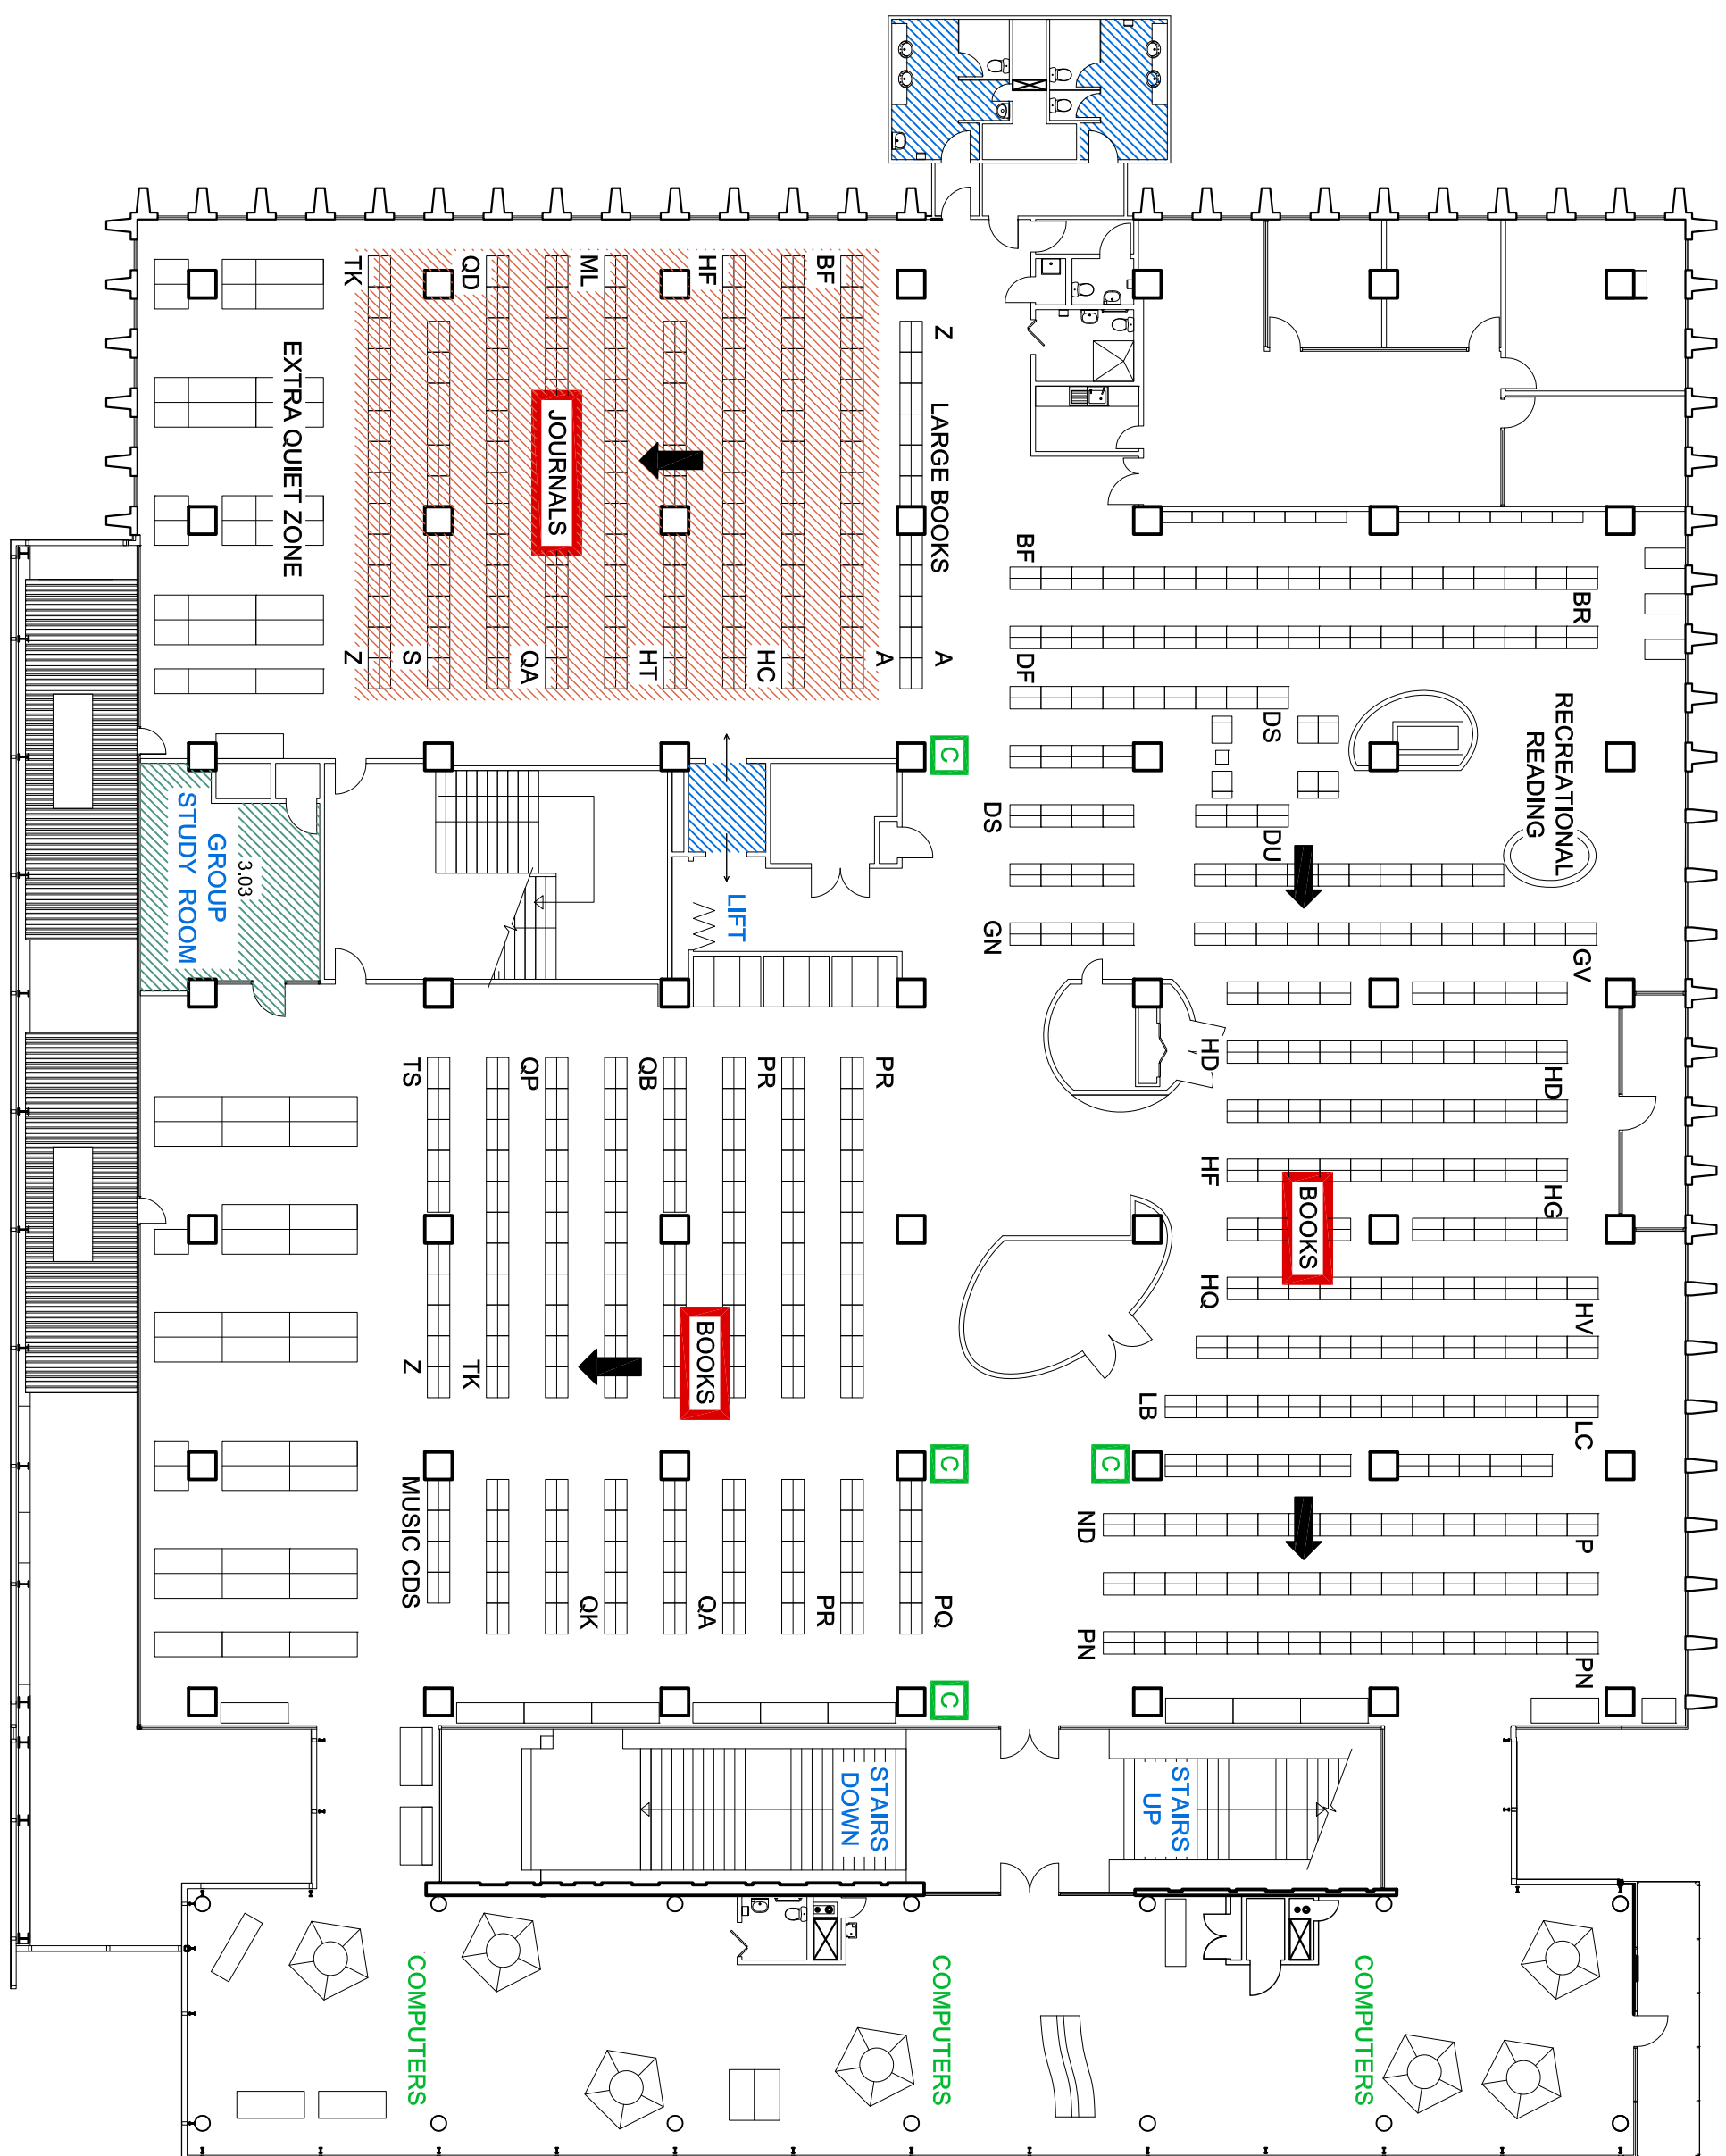

TOILETS

C = CATALOGUE

STUDENT CENTRE - LEVEL 3
UNIVERSITY OF WAIKATO