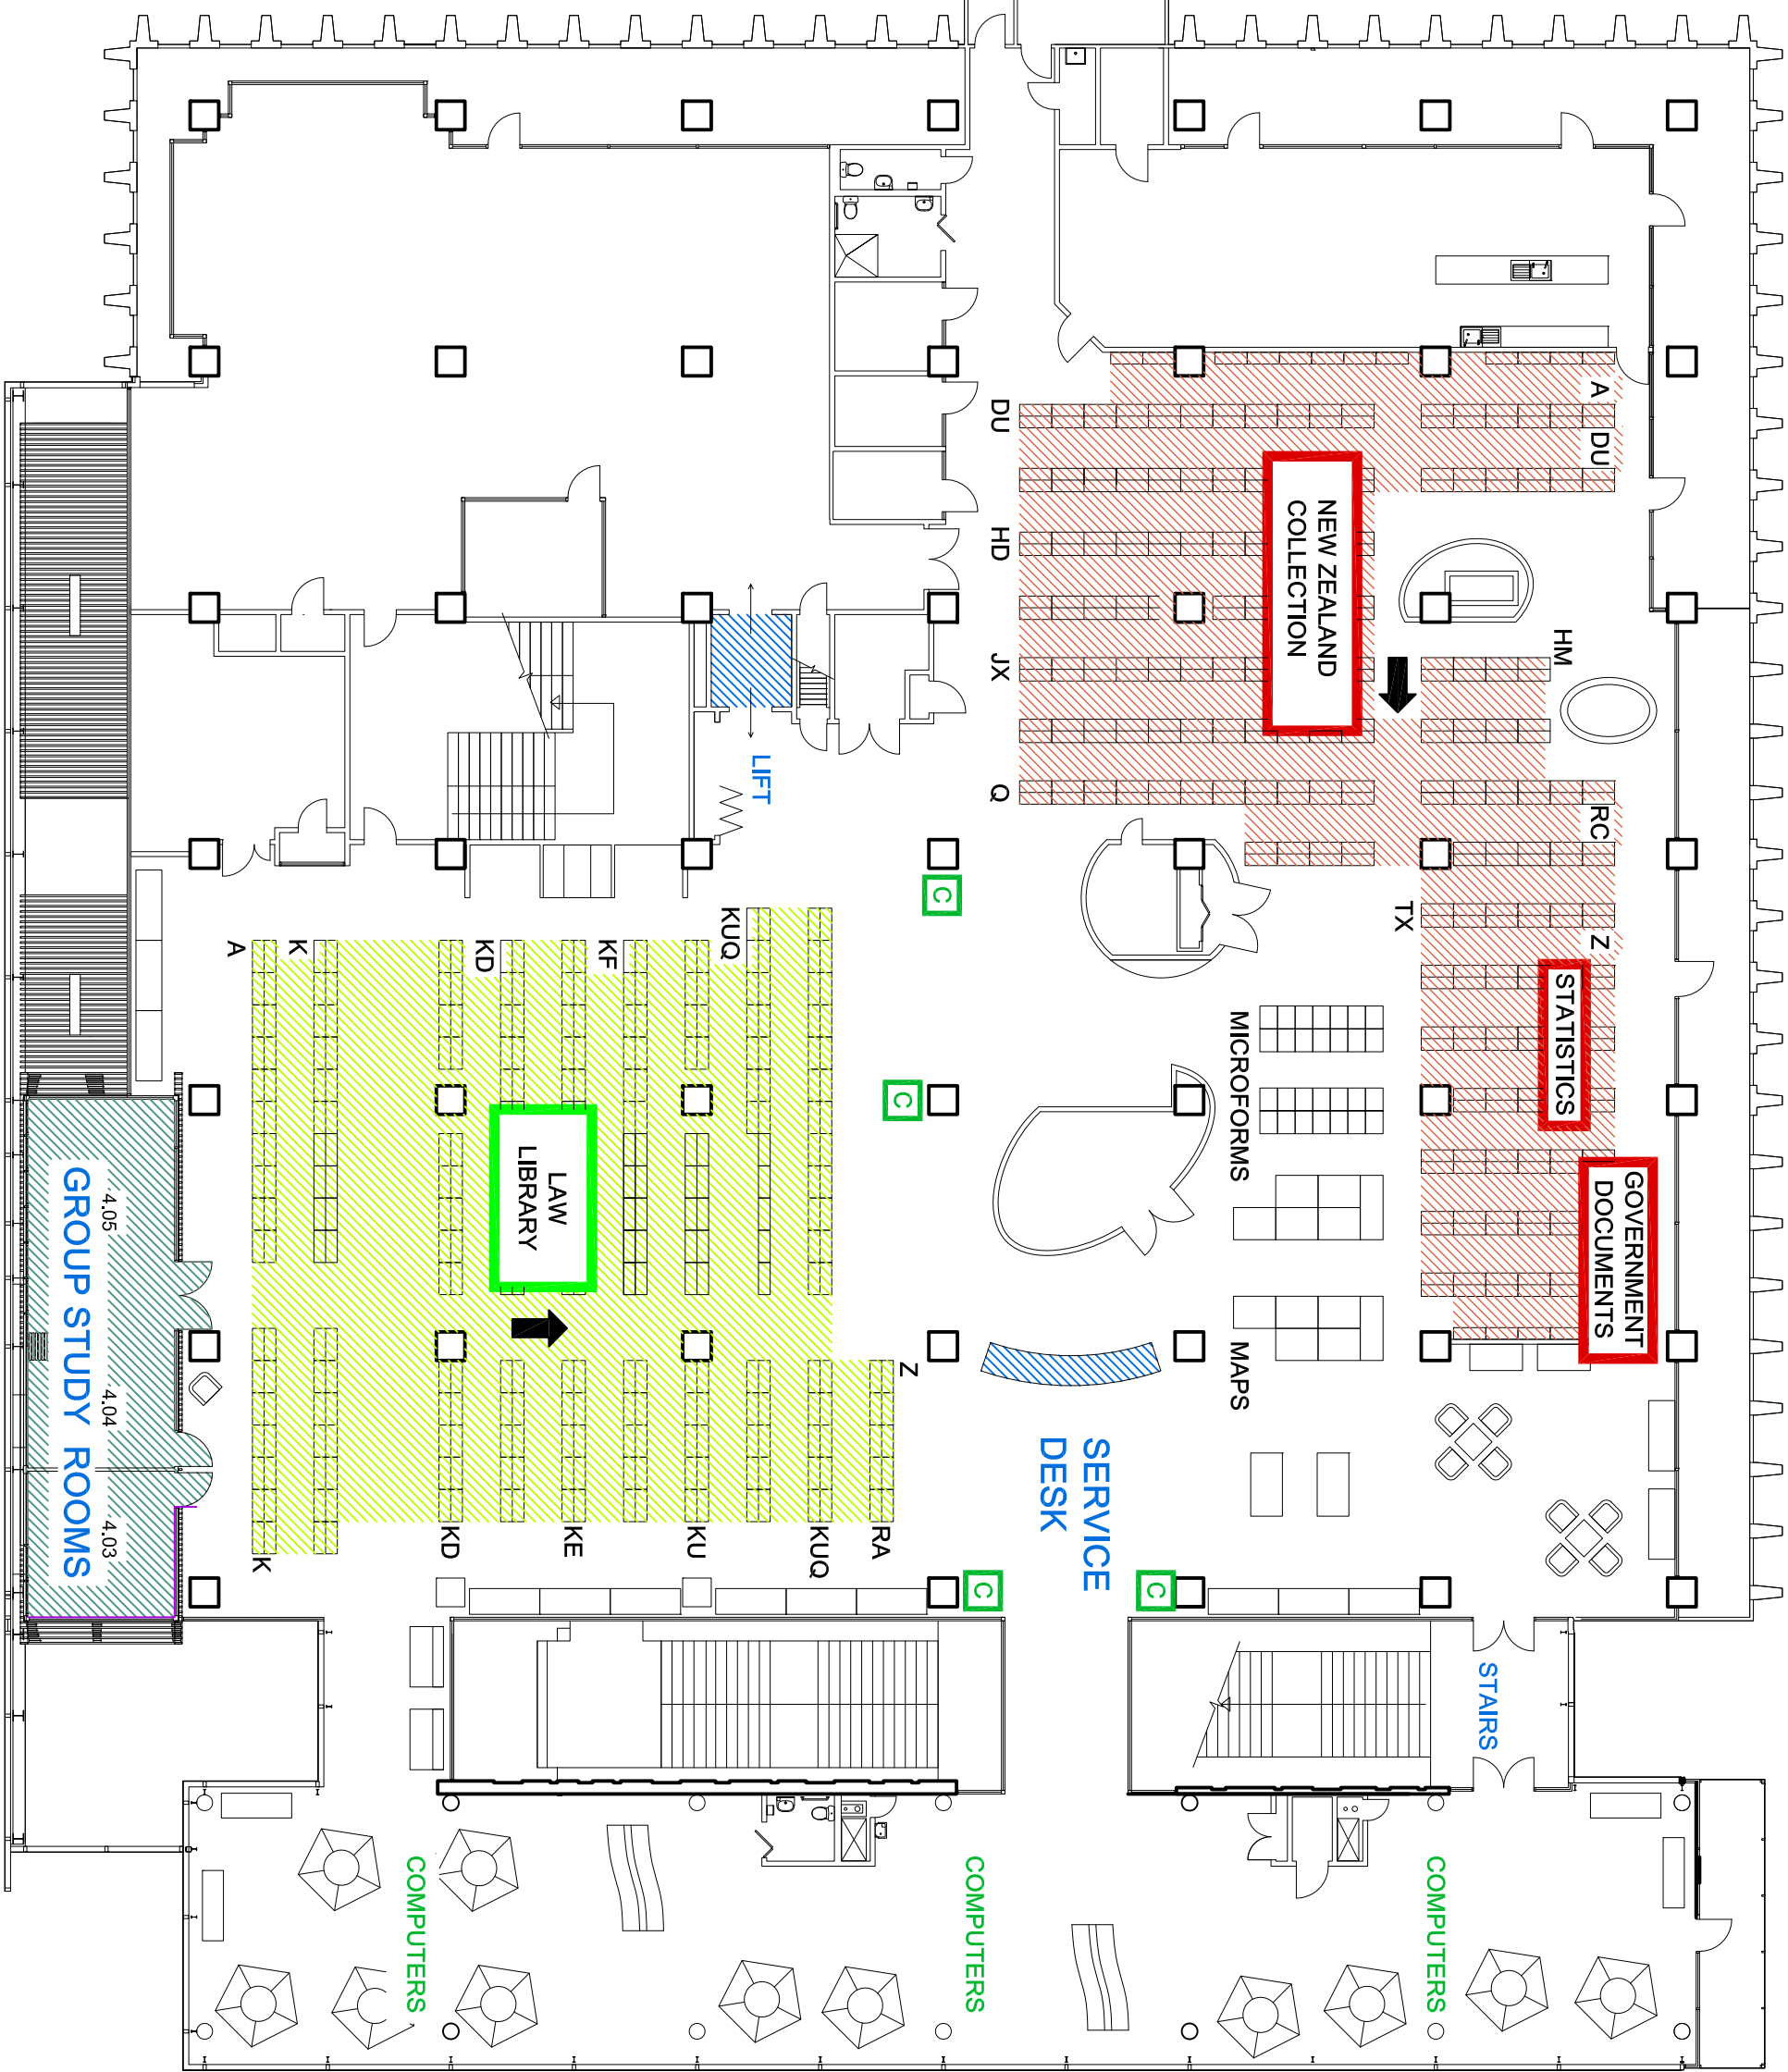

TOILETS

C = CATALOGUE

STUDENT CENTRE - LEVEL 4

UNIVERSITY OF WAIKATO

M-4