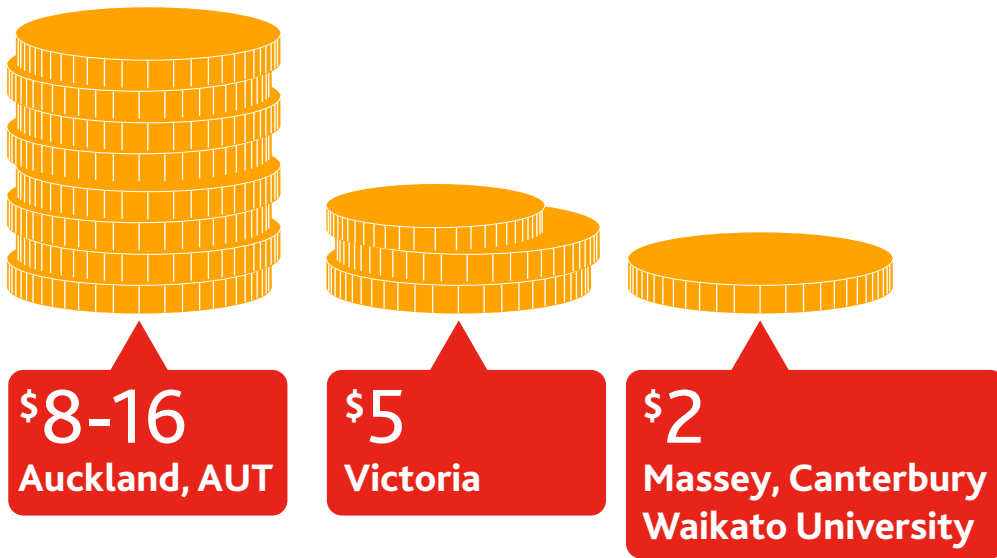

# New Zealand Universities\* Parking cost per day

\*This includes New Zealand universities that charge a daily rate for parking on campus. Otago uses an annual student permit system and Lincoln does not charge for parking on campus.

# Hamilton city Parking cost per day