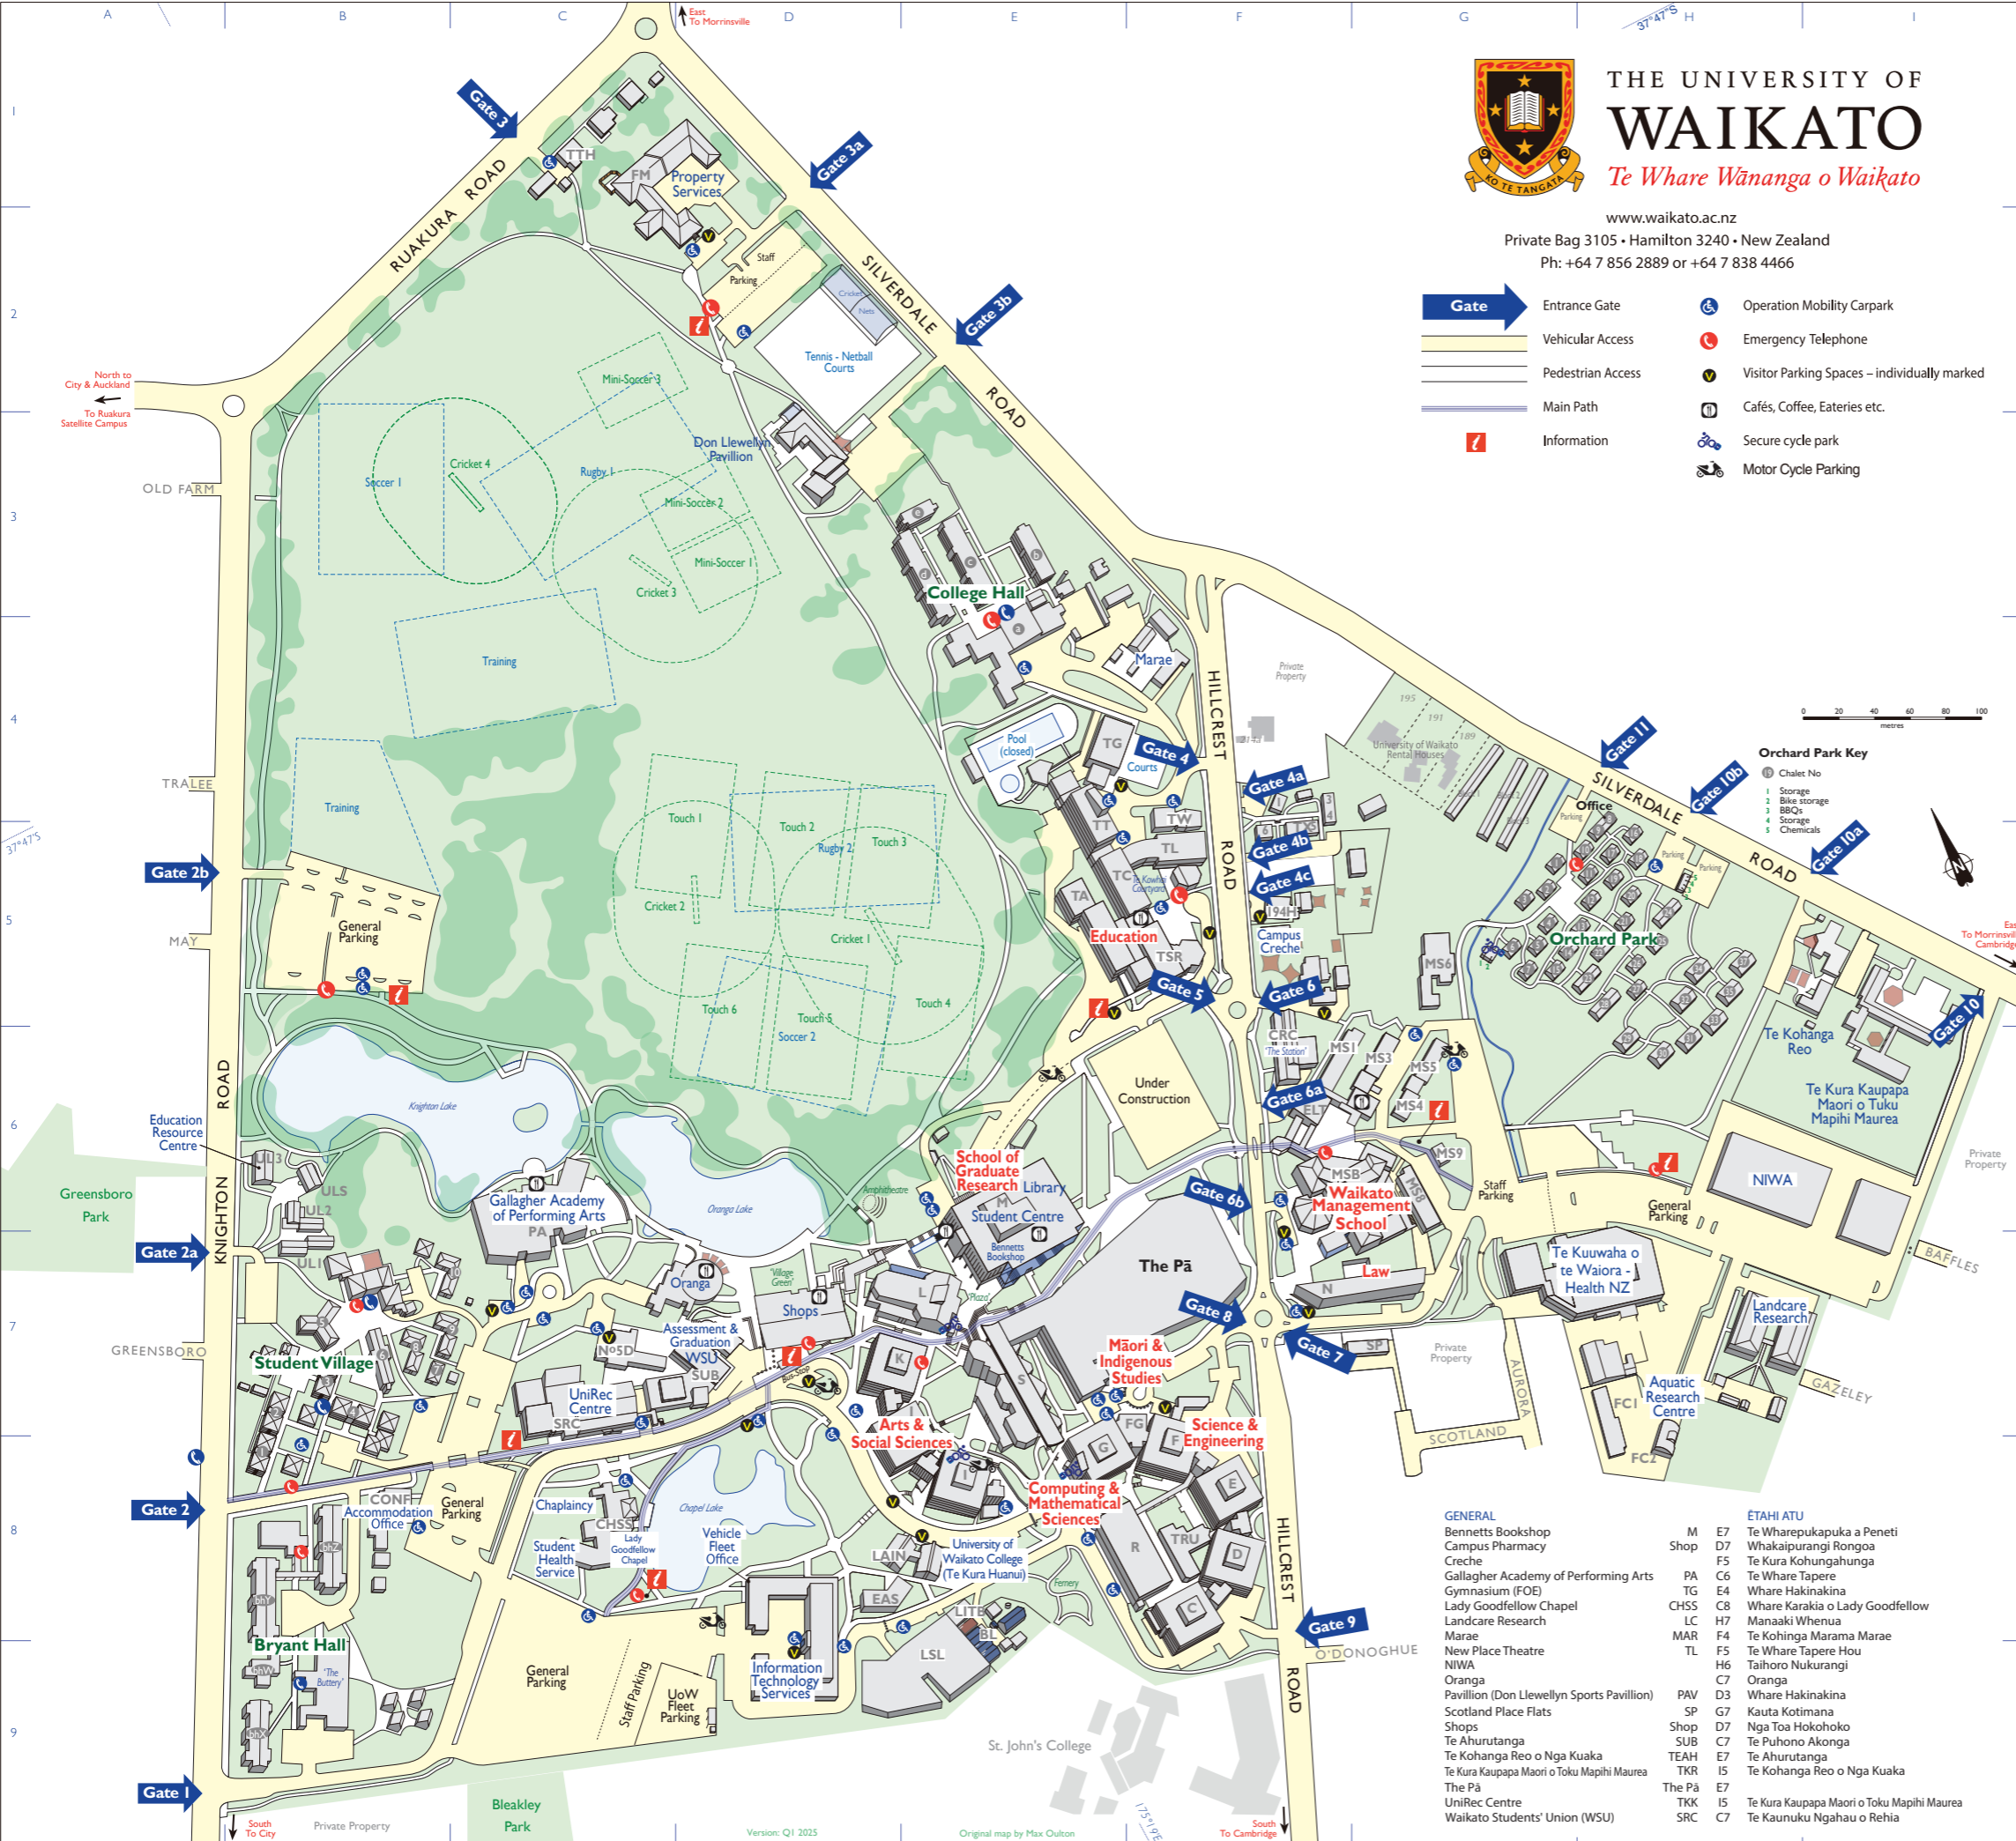

THE UNIVERSITY OF WAIKATO

Te Whare Wānanga o Waikato

www.waikato.ac.nz

Private Bag 3105 • Hamilton 3240 • New Zealand
Ph: +64 7 856 2889 or +64 7 838 4466

- | | | |
|------|-------------------|--|
| Gate | Entrance Gate | Operation Mobility Carpark |
| | Vehicular Access | Emergency Telephone |
| | Pedestrian Access | Visitor Parking Spaces – individually marked |
| | Main Path | Cafés, Coffee, Eateries etc. |
| | Information | Secure cycle park |
| | | Motor Cycle Parking |

0 20 40 60 80 100 metres

- | | | |
|--|-----------|--|
| GENERAL | | ĒTAHI ATU |
| Bennetts Bookshop | M E7 | Te Wharepukapuka a Peneti |
| Campus Pharmacy | Shop D7 | Whakaipurangi Rongoa |
| Creche | F5 | Te Kura Kohungahunga |
| Gallagher Academy of Performing Arts | PA C6 | Te Whare Tapere |
| Gymnasium (FOE) | TG E4 | Whare Hakinakina |
| Lady Goodfellow Chapel | CHSS C8 | Whare Karakia o Lady Goodfellow |
| Landcare Research | LC H7 | Manaaki Whenua |
| Marae | MAR F4 | Te Kohinga Marama Marae |
| New Place Theatre | TL F5 | Te Whare Tapere Hou |
| NIWA | H6 | Taihoru Nukurangi |
| Oranga | C7 | Oranga |
| Pavillion (Don Llewellyn Sports Pavillion) | PAV D3 | Whare Hakinakina |
| Scotland Place Flats | SP G7 | Kauta Kotimana |
| Shops | Shop D7 | Nga Toa Hokohoko |
| Te Ahurutanga | SUB C7 | Te Puhono Akonga |
| Te Kohanga Reo o Nga Kuaka | TEAH E7 | Te Ahurutanga |
| Te Kura Kaupapa Maori o Toku Mapihi Maurea | TKR I5 | Te Kohanga Reo o Nga Kuaka |
| The Pā | The Pā E7 | |
| UniRec Centre | TKK I5 | Te Kura Kaupapa Maori o Toku Mapihi Maurea |
| Waikato Students' Union (WSU) | SRC C7 | Te Kaunuku Ngahau o Rehia |