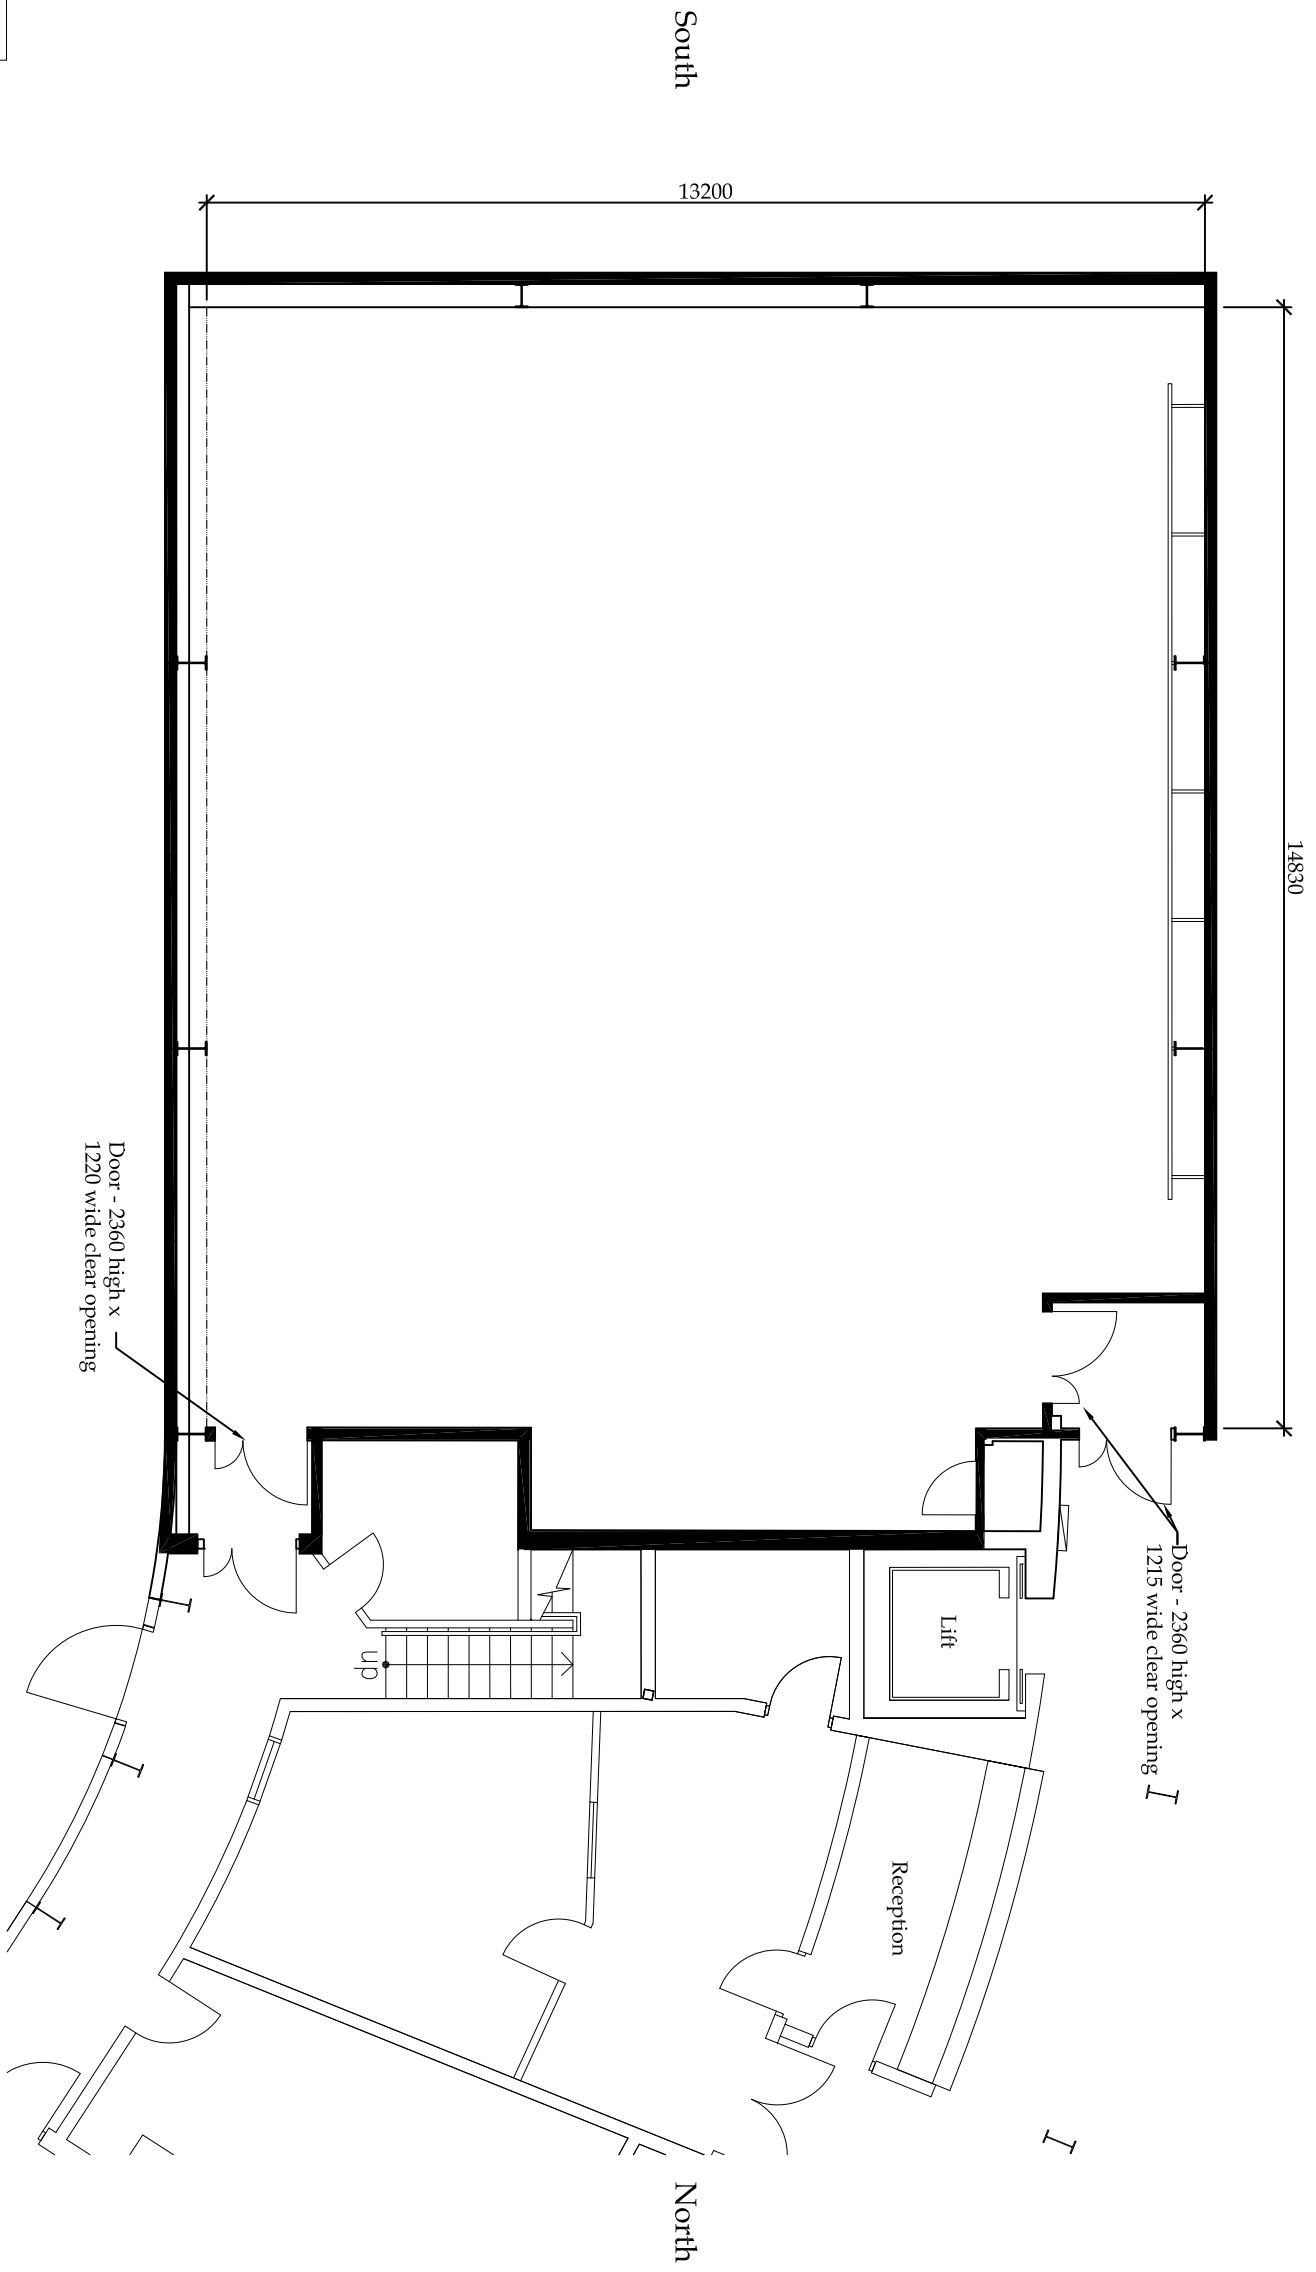

0 1000mm 5000 10000 20000 mm

KEY:

Mirror

Ballet Bar

ADDRESS

The University of Waikato
Gate 1 Knighpton Rd
Private Bag
Hamilton
Ph 64 7 858 5112
Fax 64 7 858 5113

Academy of Performing Arts
DANCE STUDIO
Clear Floor Plan

SCALE	1:100	PLOT DATE	July 2011	SHEET	1	REVISION	B
DRAWN BY	PB						

GRAPHIC SCALES

ORIGINAL SHEET SIZE A3