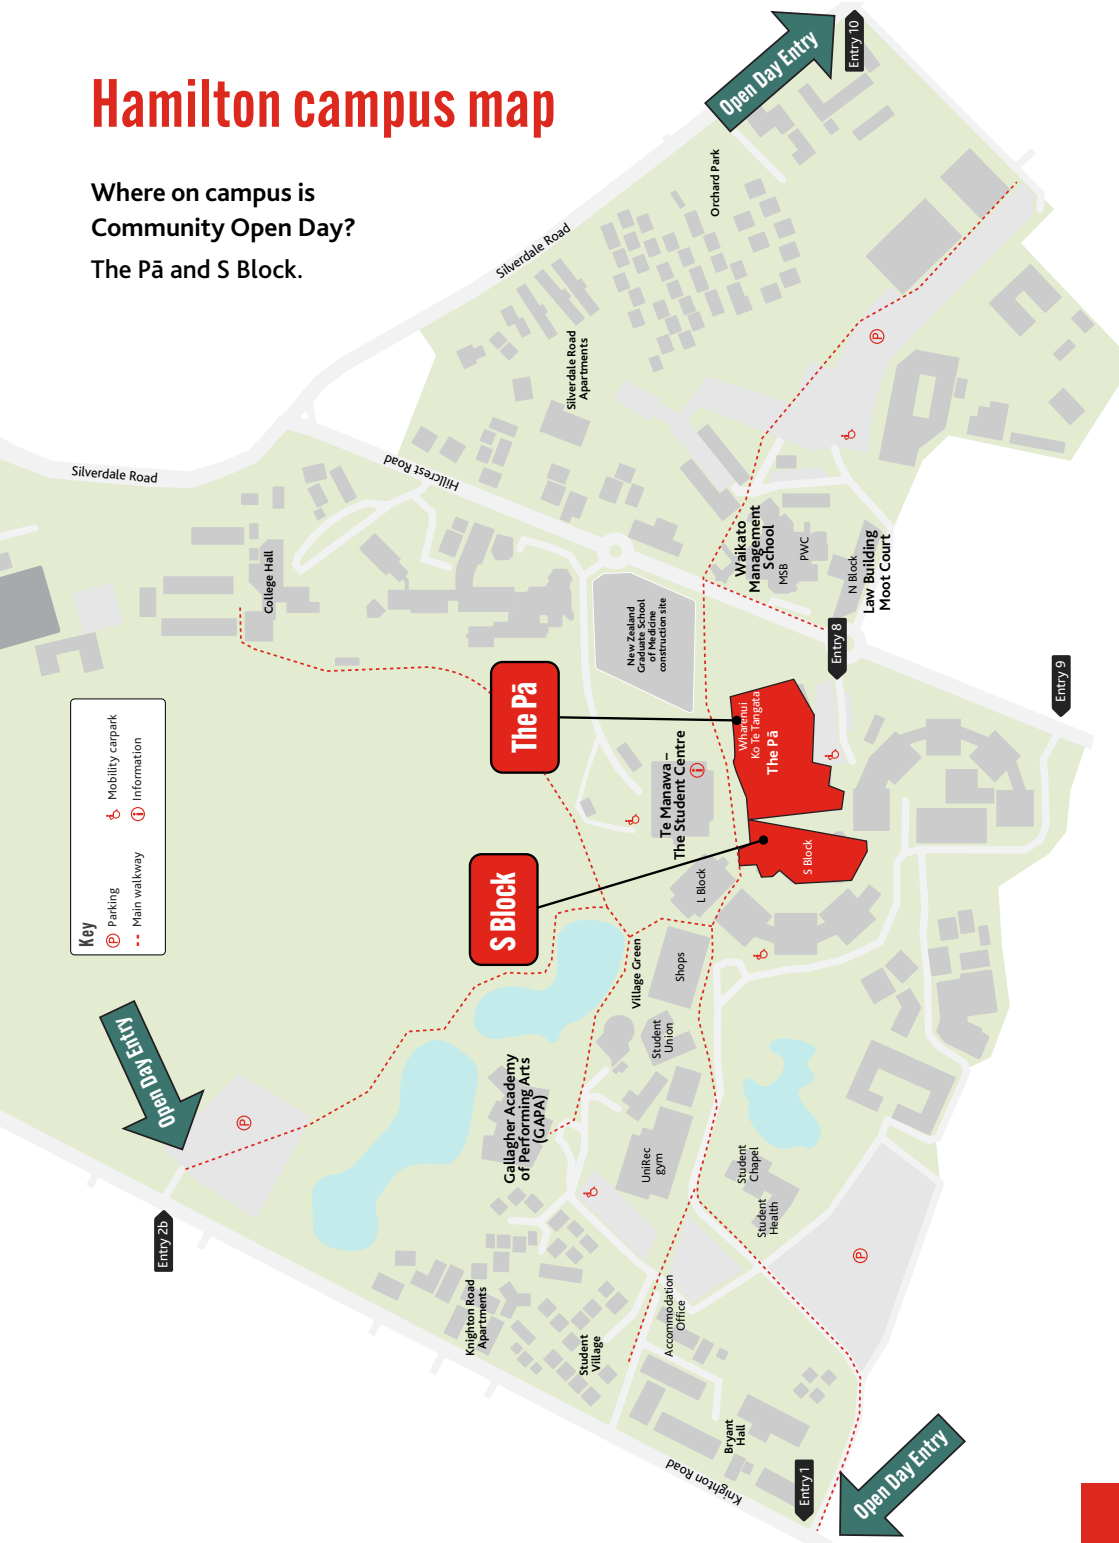

Global experiences

Through the trimester
exchange programme

Free shuttle

Travel between campuses

Information sessions

Drop in for a 20-minute information session. Locations are listed by building name, floor number, room number. E.g. S.1.02 = S block, first floor, room 02. The Whareniui is located in The Pā.

Hamilton campus map

Where on campus is
Community Open Day?
The Pā and S Block.

Key

- Parking
- Mobility carpark
- Main walkway
- Information

The Pā

S Block

Open Day Entry

Entry 10

Entry 9

Open Day Entry

Entry 1

Entry 2b

Silverdale Road

Silverdale Road

Hillcrest Road

Orchard Park