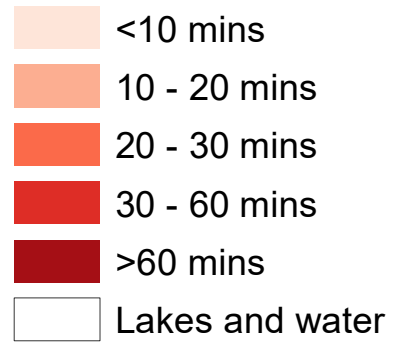

Travel time to  
Covid-19 Vaccination Services

Tāmaki-makau-rau

Kirikiriroa

Te Whanganui-a-Tara

Ōtautahi

Ōtepoti

Maps created based on BookMyVaccine Covid-19 Vaccination locations with available appointments in the next 7 days as at 14th December 2021 and address-weighted SA22018 centroids