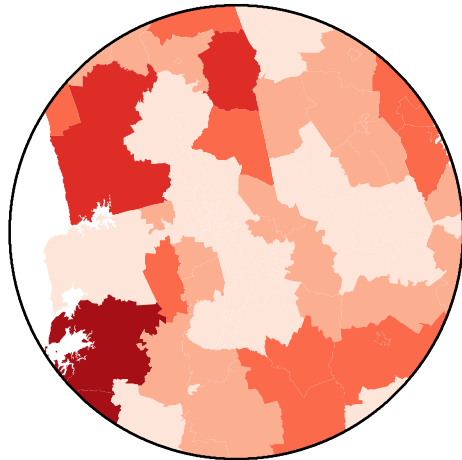

Travel time to  
Covid-19 Vaccination Services

Tāmaki-makau-rau

Kirikiriroa

Te Whanganui-a-Tara

Ōtautahi

Ōtepoti

Maps created based on BookMyVaccine Covid-19 Vaccination locations with available appointments in the next 7 days as at 14th December 2021 and address-weighted SA22018 centroids