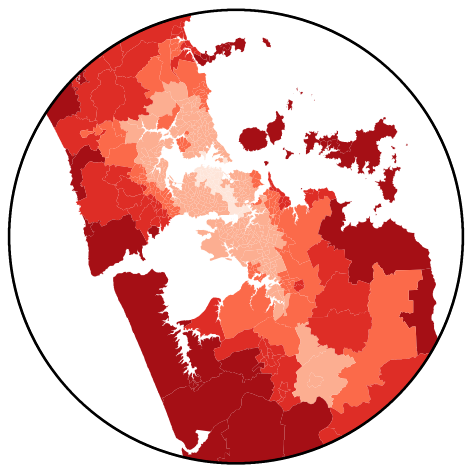

# Spatial Access to Covid-19 Vaccination Services

Maps created based on HealthPoint Covid-19 Vaccination locations as at 24th November 2021 and Ministry of Health SA2 eligible population estimates