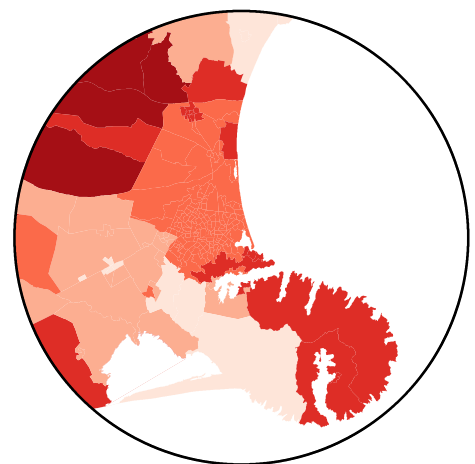

# Spatial Access to Covid-19 Vaccination Services

Maps created based on HealthPoint Covid-19 Vaccination locations as at 24th November 2021 and Ministry of Health SA2 eligible population estimates