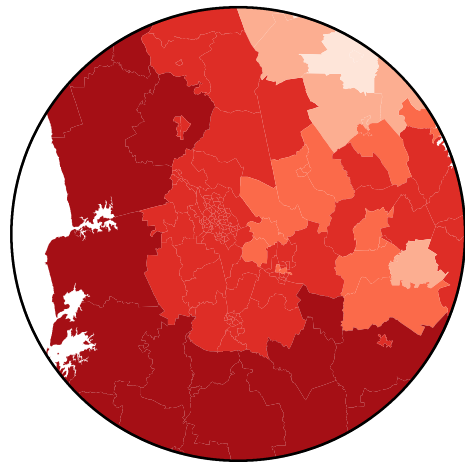

# Spatial Access to Covid-19 Vaccination Services

Maps created based on HealthPoint Covid-19 Vaccination locations as at 24th November 2021 and Ministry of Health SA2 eligible population estimates