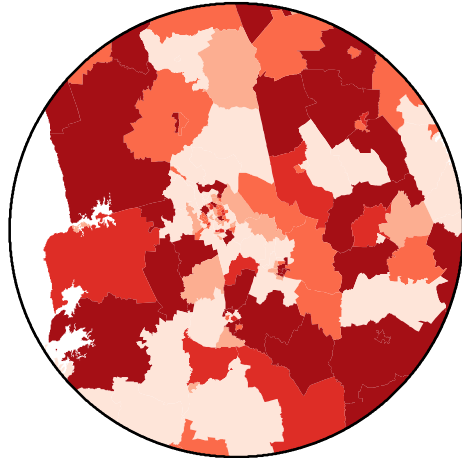

Covid-19 Vaccination Rate

Pacific Dose 2

Tāmaki-makau-rau

Kirikiriroa

Te Whanganui-a-Tara

Ōtautahi

Ōtepoti