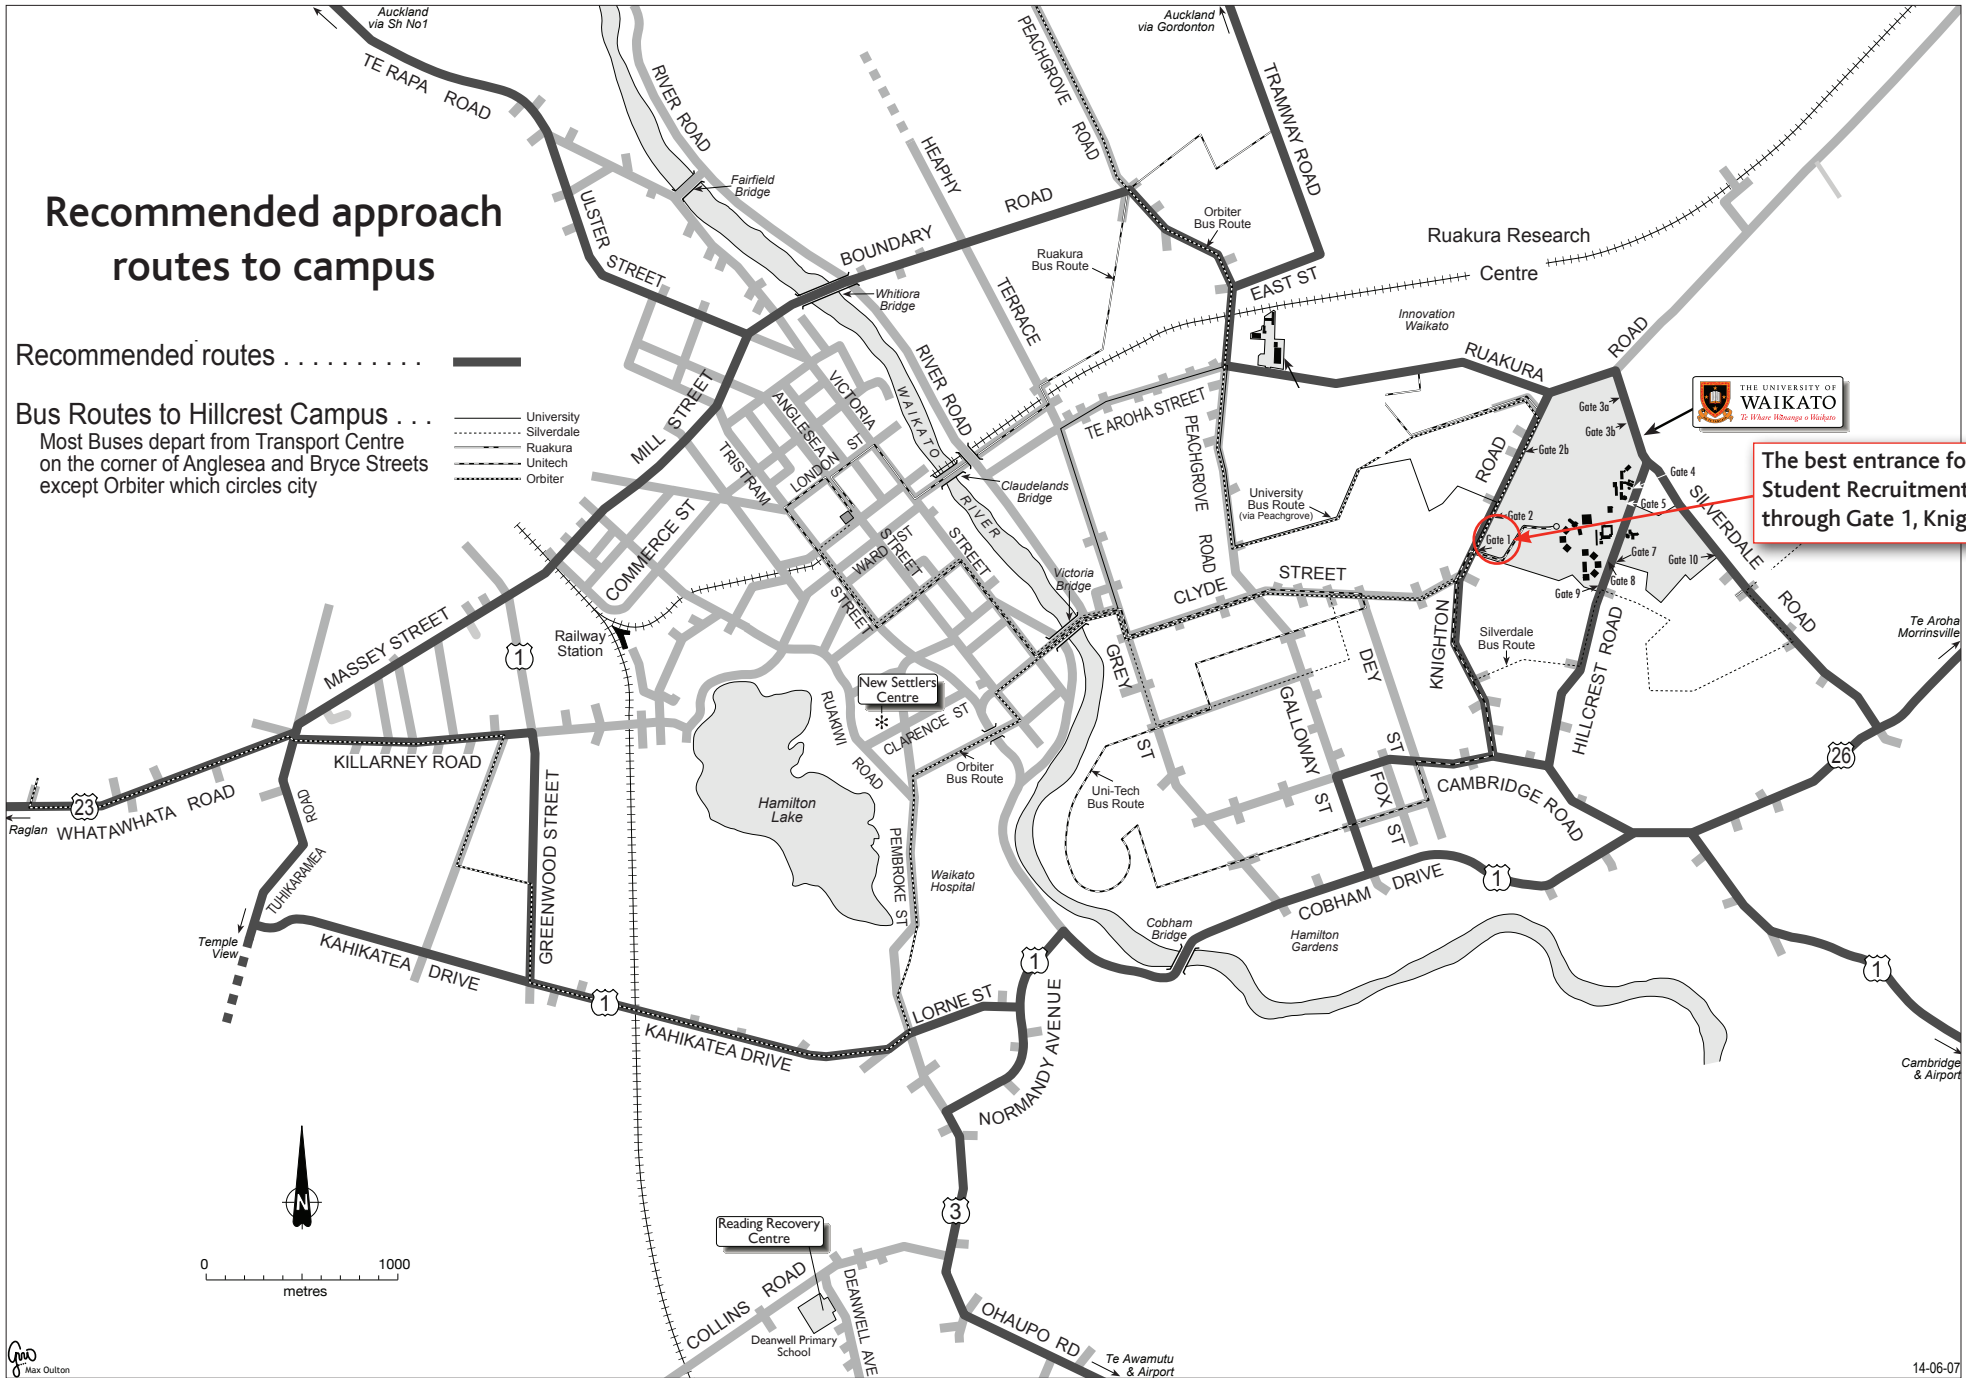

The Student Recruitment Office is located on level 1 of the Student Union Building. Visitor parking is nearby and accessible via Gate 1, Knighton Road.

Recommended approach routes to campus

Recommended routes 

Bus Routes to Hillcrest Campus 

Most Buses depart from Transport Centre on the corner of Anglesea and Bryce Streets except Orbiter which circles city

-  University
-  Silverdale
-  Ruakura
-  Unitech
-  Orbiter

The best entrance for the Student Recruitment Office is through Gate 1, Knighton Rd